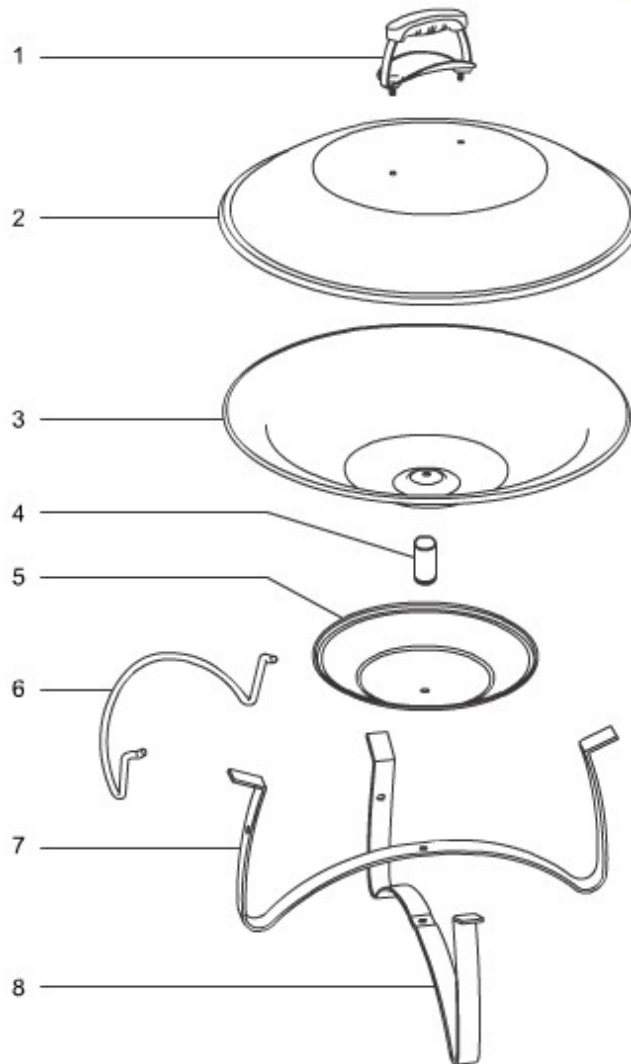

SCHEMATICS

CUSTOMER SERVICE
1-800-446-1071

Export (General) / Gas / Specialty Products

[EMAIL](#) | [CLOSE](#)

MODEL #: 2750 DESCRIPTION: FIREPLACE, EUROPE (2014)

[Print Schematic](#)

Fireplace Export
Additional Parts

08.13

Seq#

Part #

Description