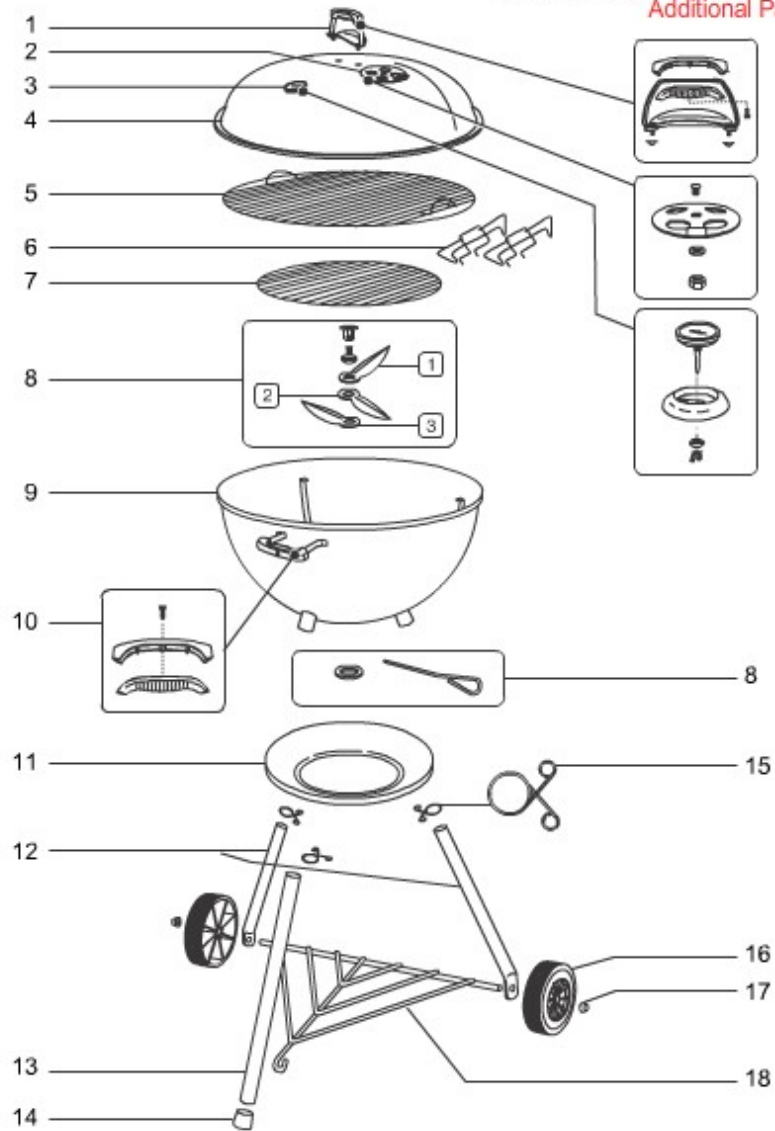

SCHEMATICS

CUSTOMER SERVICE
1-800-446-1071

Export (General) / Charcoal / One-Touch Original

[EMAIL](#) | [CLOSE](#)

MODEL #: 1341504 DESCRIPTION: 57CM ONE-TOUCH, BLACK, W/THERM

[Print Schematic](#)

One Touch® Original Euro '10
Additional Parts

02.10

Seq#

Part #

Description