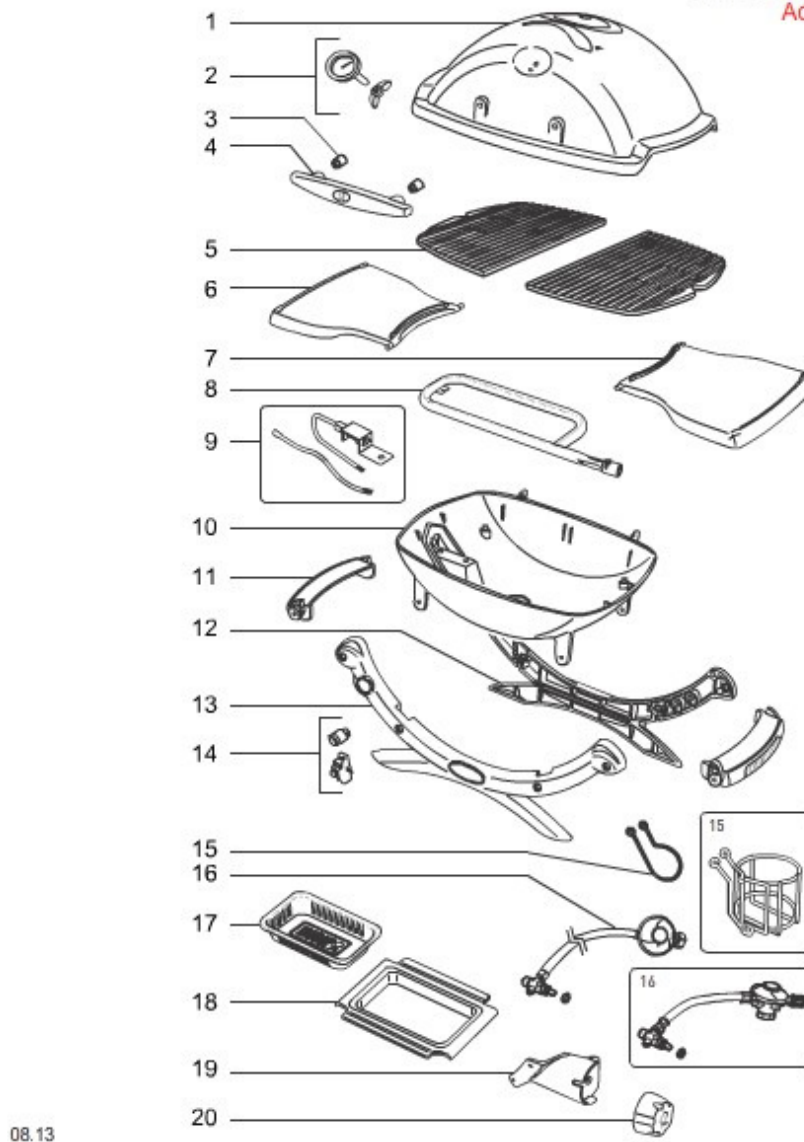

SCHEMATICS

CUSTOMER SERVICE
1-800-446-1071

Germany / Gas / Weber Q (2014-2015)

EMAIL | CLOSE

MODEL #: 51010079 DESCRIPTION: WEBER Q 1200, BLACK, GERMANY/AUSTRIA (2014)

[Print Schematic](#)

Weber Q®1200 Euro LP
Additional Parts

Seq#	Part #	Description
	57760	Owner's Guide, Q 1000/1200/2000/2200, titanium, EU '14
	64863	Hardware kit, cookbox/frame, Q 1000 '14
	80395	Hardware for burner replacement, Q 300
	85371	Hardware kit, Q 1000/1200, export '14
	88232	Hardware for retainer/(also for export tank holder), Q '10

15	88232	Hardware for retainer/(also for export tank holder), Q '10
16	87504	Brass hex nut for side burner valve
16	70147	Valve/regulator assembly, 50 mb, Q 100
17	6415	Aluminum drip pans - small
18	80346	Catch pan, Q 100 series
19	60064	Control knob bracket, Q 1000, black '14
20	69947	Control knob, black, Q 1000 '14 - export