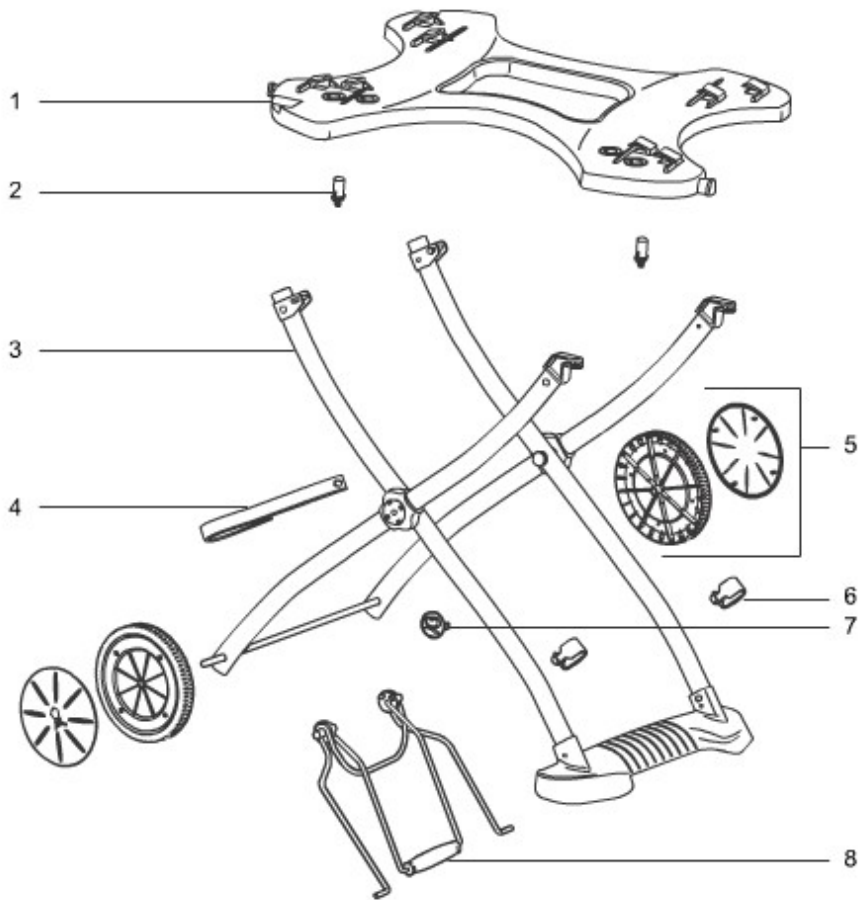

SCHEMATICS

CUSTOMER SERVICE
1-800-446-1071

United States / Other / Weber Q cart

[EMAIL](#) | [CLOSE](#)

MODEL #: 6557 DESCRIPTION: WEBER Q PORTABLE CART

[Print Schematic](#)

Portable Cart
Additional Parts

08.13

Seq#

Part #

Description