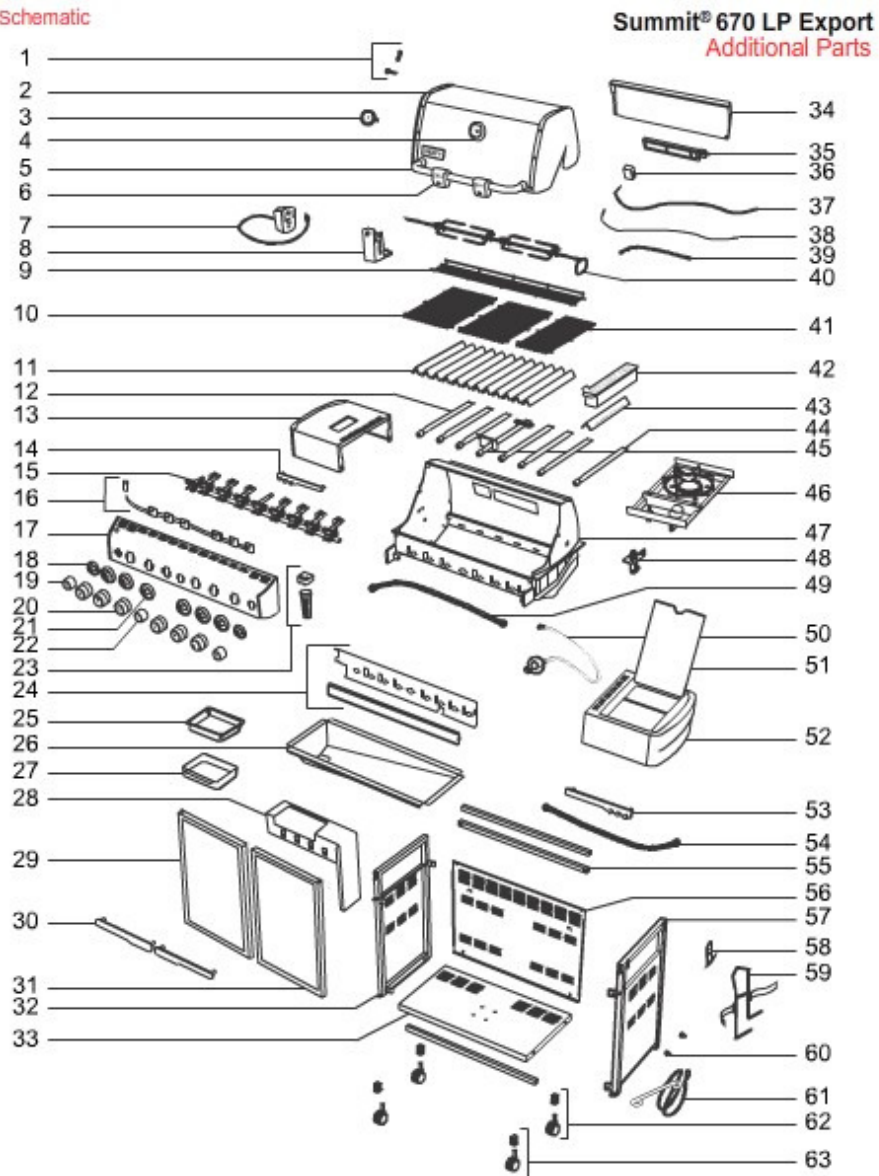

SCHEMATICS

CUSTOMER SERVICE
1-800-446-1071

Germany / Gas / Summit (Late 2010-2015)

[EMAIL](#) | [CLOSE](#)

MODEL #: 7371079 DESCRIPTION: SUMMIT E-670 LP '11, BLACK, C EU

[Print Schematic](#)

01.11

Seq#	Part #	Description
	56644	Assembly guide, Summit 670 '11, DE/FR/IT
	56650	Literature kit, Summit 670 '11, DE
	67762	Hardware kit for bottom panel
	67764	Hinge rod and clip for side burner lid, Genesis '07
	67765	Hardware for side burner table, Genesis

	70392	Hardware for IR cover
	84116	Rotisserie hardware for tuckaway rotisserie, w/forks, '10
	84280	Hardware kit, Summit '11
	88063	Hardware for tank blocker
	88067	Manifold hardware, Summit '07
	88208	Hardware for bezels/control panel
	88210	Hardware for burner tubes, Genesis/Summit '07
	88212	Hardware for bulkhead, Summit '07
	88231	Hardware kit for control panel, Summit '11
	60600	Hardware for cookbox, Summit '10
	88066	Tank glide buttons and hardware, export
	62776	Hardware for frame/rear panel, Genesis '11
1	70302	Hinge pin/cotter pin kit
2	70304	Weber logo with hardware, '07
2	70107	Lid assembly, Summit 600 '11, black
3	70014	Thermometer, Genesis/Summit, export '14
4	67717	Bezel for Genesis/Summit, '07
5	70369	Handle with bezels/spacers/hardware, Summit 600 series
5	70368	Spacers for handle, black, quantity 2
6	65612	Weber Handle Light, Genesis/Summit '16
7	65577	Rotisserie motor, Type F '15
8	70016	Bracket assembly for Tuck-Away rotisserie, '12
9	70190	Warming rack, Summit 600 '07
10	70372	Rod-style grate, SS, 11.8", qty. 1
11	70375	Flavorizer bars, SS, set of 4
12	70308	Burner tube, Summit, export, quantity 1
13	62773	Hardware for table assembly, Genesis 300 series, '11
13	71008	LHS table assembly for Tuck-Away rotisserie, '12
14	70312	Tool hook for LHS table, Summit '07
15	79178	Manifold assembly 50mb, Summit E/S 670