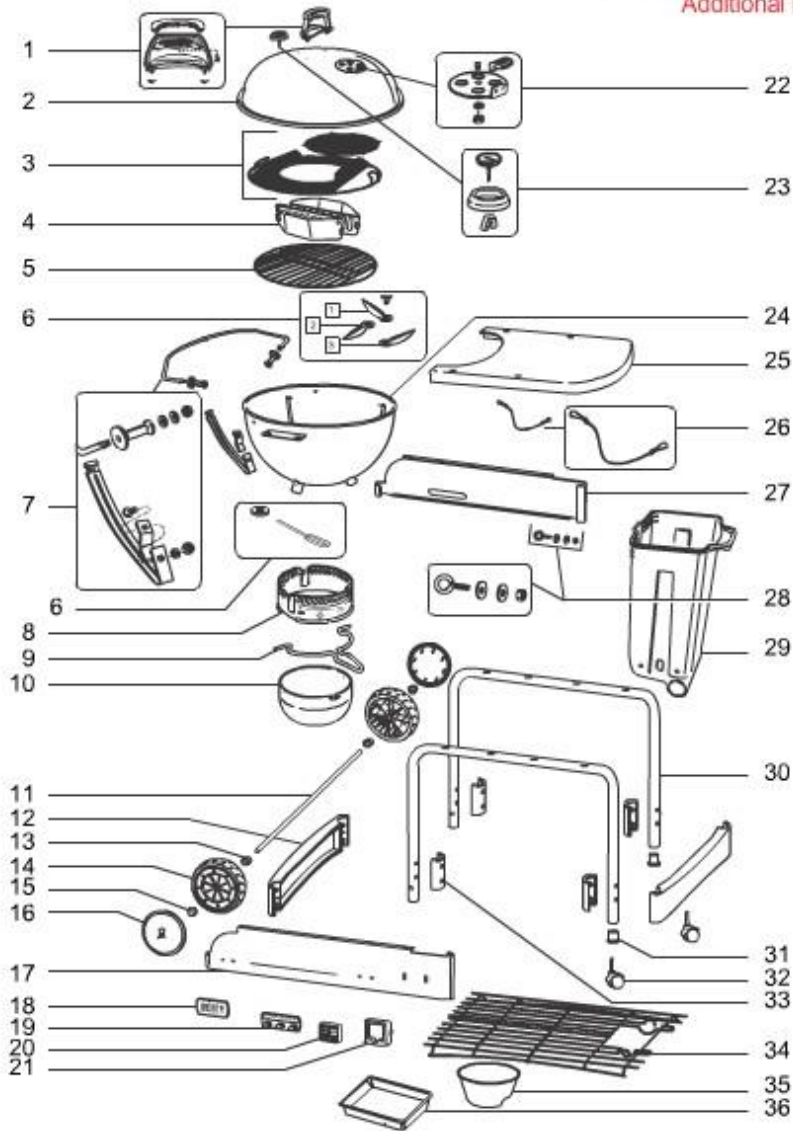

SCHEMATICS

CUSTOMER SERVICE
1-800-446-1071

Export (General) / Charcoal / Performer (2013-2014)

EMAIL | CLOSE

MODEL #: 15401004 DESCRIPTION: PERFORMER PREMIUM CHAR W/GBS B

[Print Schematic](#)

Performer® wGBS EU
Additional Parts

04.14

Seq #

Part #

Description